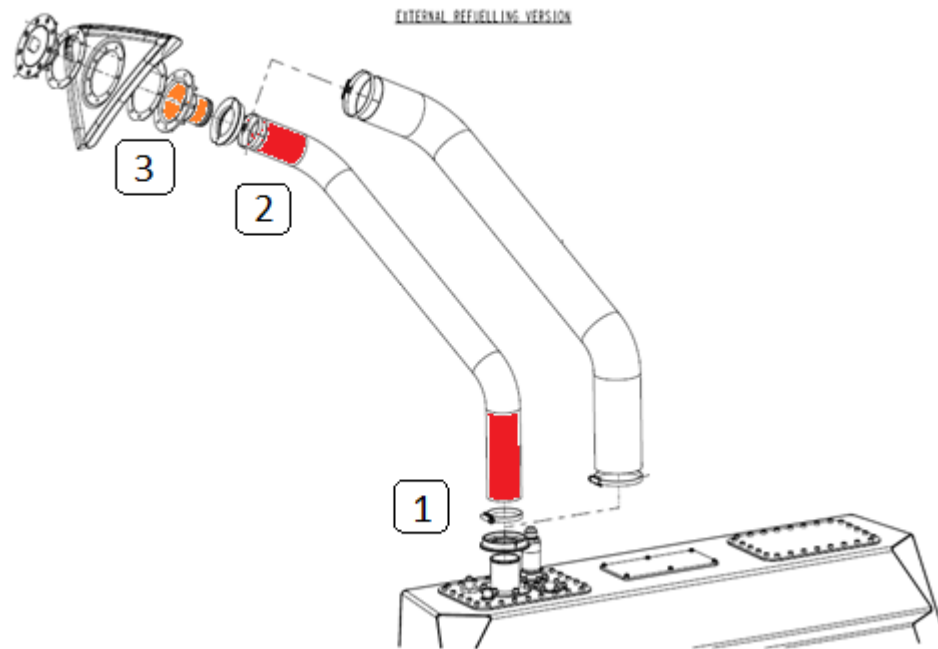

# TN\_VAG\_06\_17\_fuel\_refill\_hose

## Advisement

Dear customers:

We advise about the correct installation of the external refill hose on cars using external refueling.

The refill hose has two rubber layers. Be careful assembling the hose into the filler manifolds, assuring the inner layer doesn't retract.

It is recommended to fix firstly the hose on the tank filler neck (1), secondly to assemble the manifold into the hose (2) and finally bolt the manifold to the window plate (3).

View of the two layers